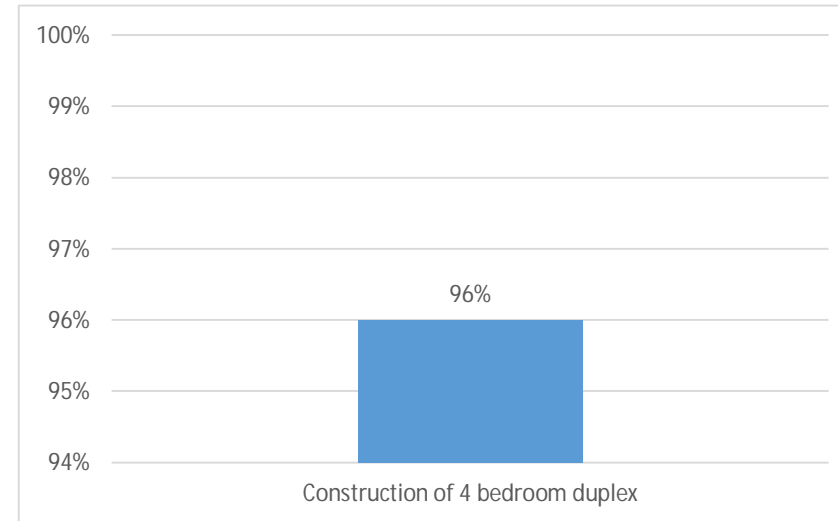

Status for all top-level tasks. To see the status for subtasks, click on the chart and update the outline level in the Field List.

LATE TASKS

Tasks that are past due.

Name	Start	Finish	Duration	% Complete	Resource Names
Casting of oversite concrete	Thu 11/11/21	Mon 11/15/21	3 days	99%	Bricklayer, Labourer[700%], Mixer