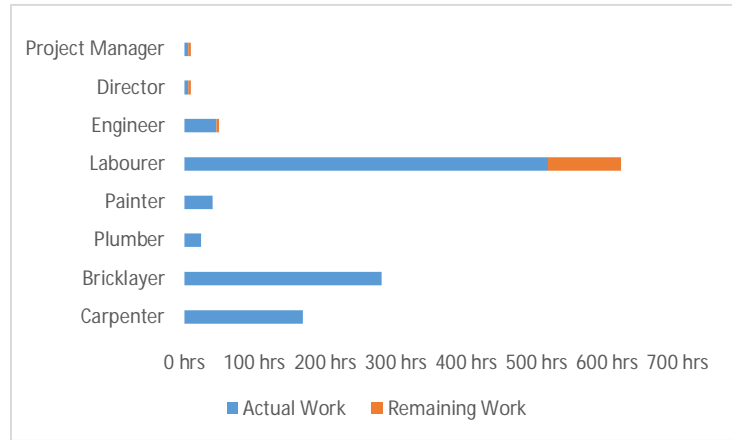

% Work Complete
91%

Remaining Work
113 hrs

Actual Work
1,086 hrs

WORK OVERVIEW

Mon 11/1/21 - Tue 2/22/22

WORK STATS
Shows work stats for all top level tasks.

RESOURCE STATS
Shows work stats for all your resources.

REMAINING AVAILABILITY
Shows remaining availability for all work resources.