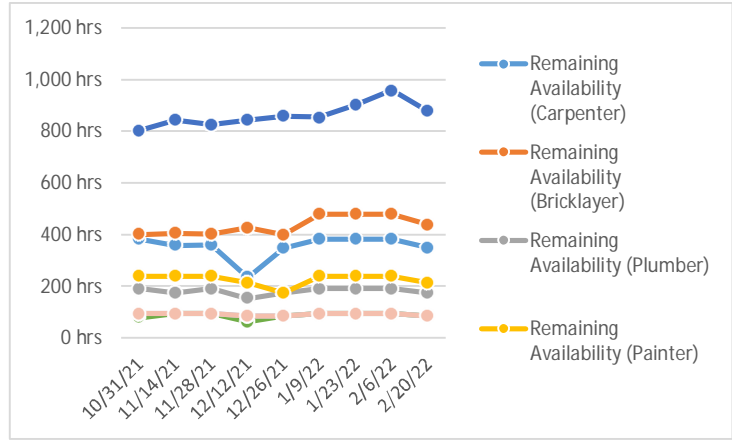

% Work Complete
91%

Remaining Work
113 hrs

Actual Work
1,086 hrs

WORK OVERVIEW

Mon 11/1/21 - Tue 2/22/22

WORK STATS
Shows work stats for all top level tasks.

RESOURCE STATS
Shows work stats for all your resources.

REMAINING AVAILABILITY
Shows remaining availability for all work resources.